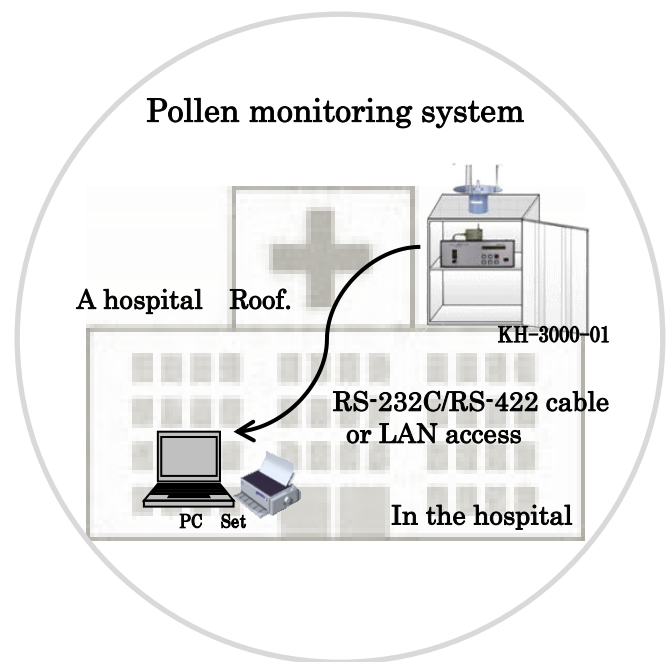

仕 様

Sensor Type	KH-3000-01	KH-3000-01A
Measurement Method	Forward and side scattering of a semiconductor laser beam (pollens) Side scattering of a semiconductor material laser beam (other particles)	
Measurement range	About 25 - 40 micro metre	About 25-40 micro metre
Aspiration Volume	4.1 ℓ/min	
Measurement Interval	From 1 minute to 9999 minutes	
Display	LCD	
I/O interface	RS-232C	
Memory inside	About 180 data	
Power Supply	AC100V(50/60Hz)	AC220V(50/60Hz)
Size	About 320(W) × 230(D) × 140(H) mm	
Weight	About 5 kg	

Pollen monitoring system

- The network system that scattered circumstances can be read LIVE service!
- It can be controlled remotely from the place left.
- The data sent from KH-3000-01 is a PC.
  It's output by graphical representation or a printer in the screen which is so.

Related option

- 2 sets of RS-232C/RS-422 converter
- RS-232C/LAN converter
- Personal computer set
- Pollen automatic counting software

Yamatronics Co. Ltd.

2-1 Heiseicho, Yokosuka 238-0013, Japan

Tel : +81-46-821-1545

Fax : +81-46-821-1547

e-mail: ydto@green.ocn.ne.jp

<http://www.yamatronics.com/>